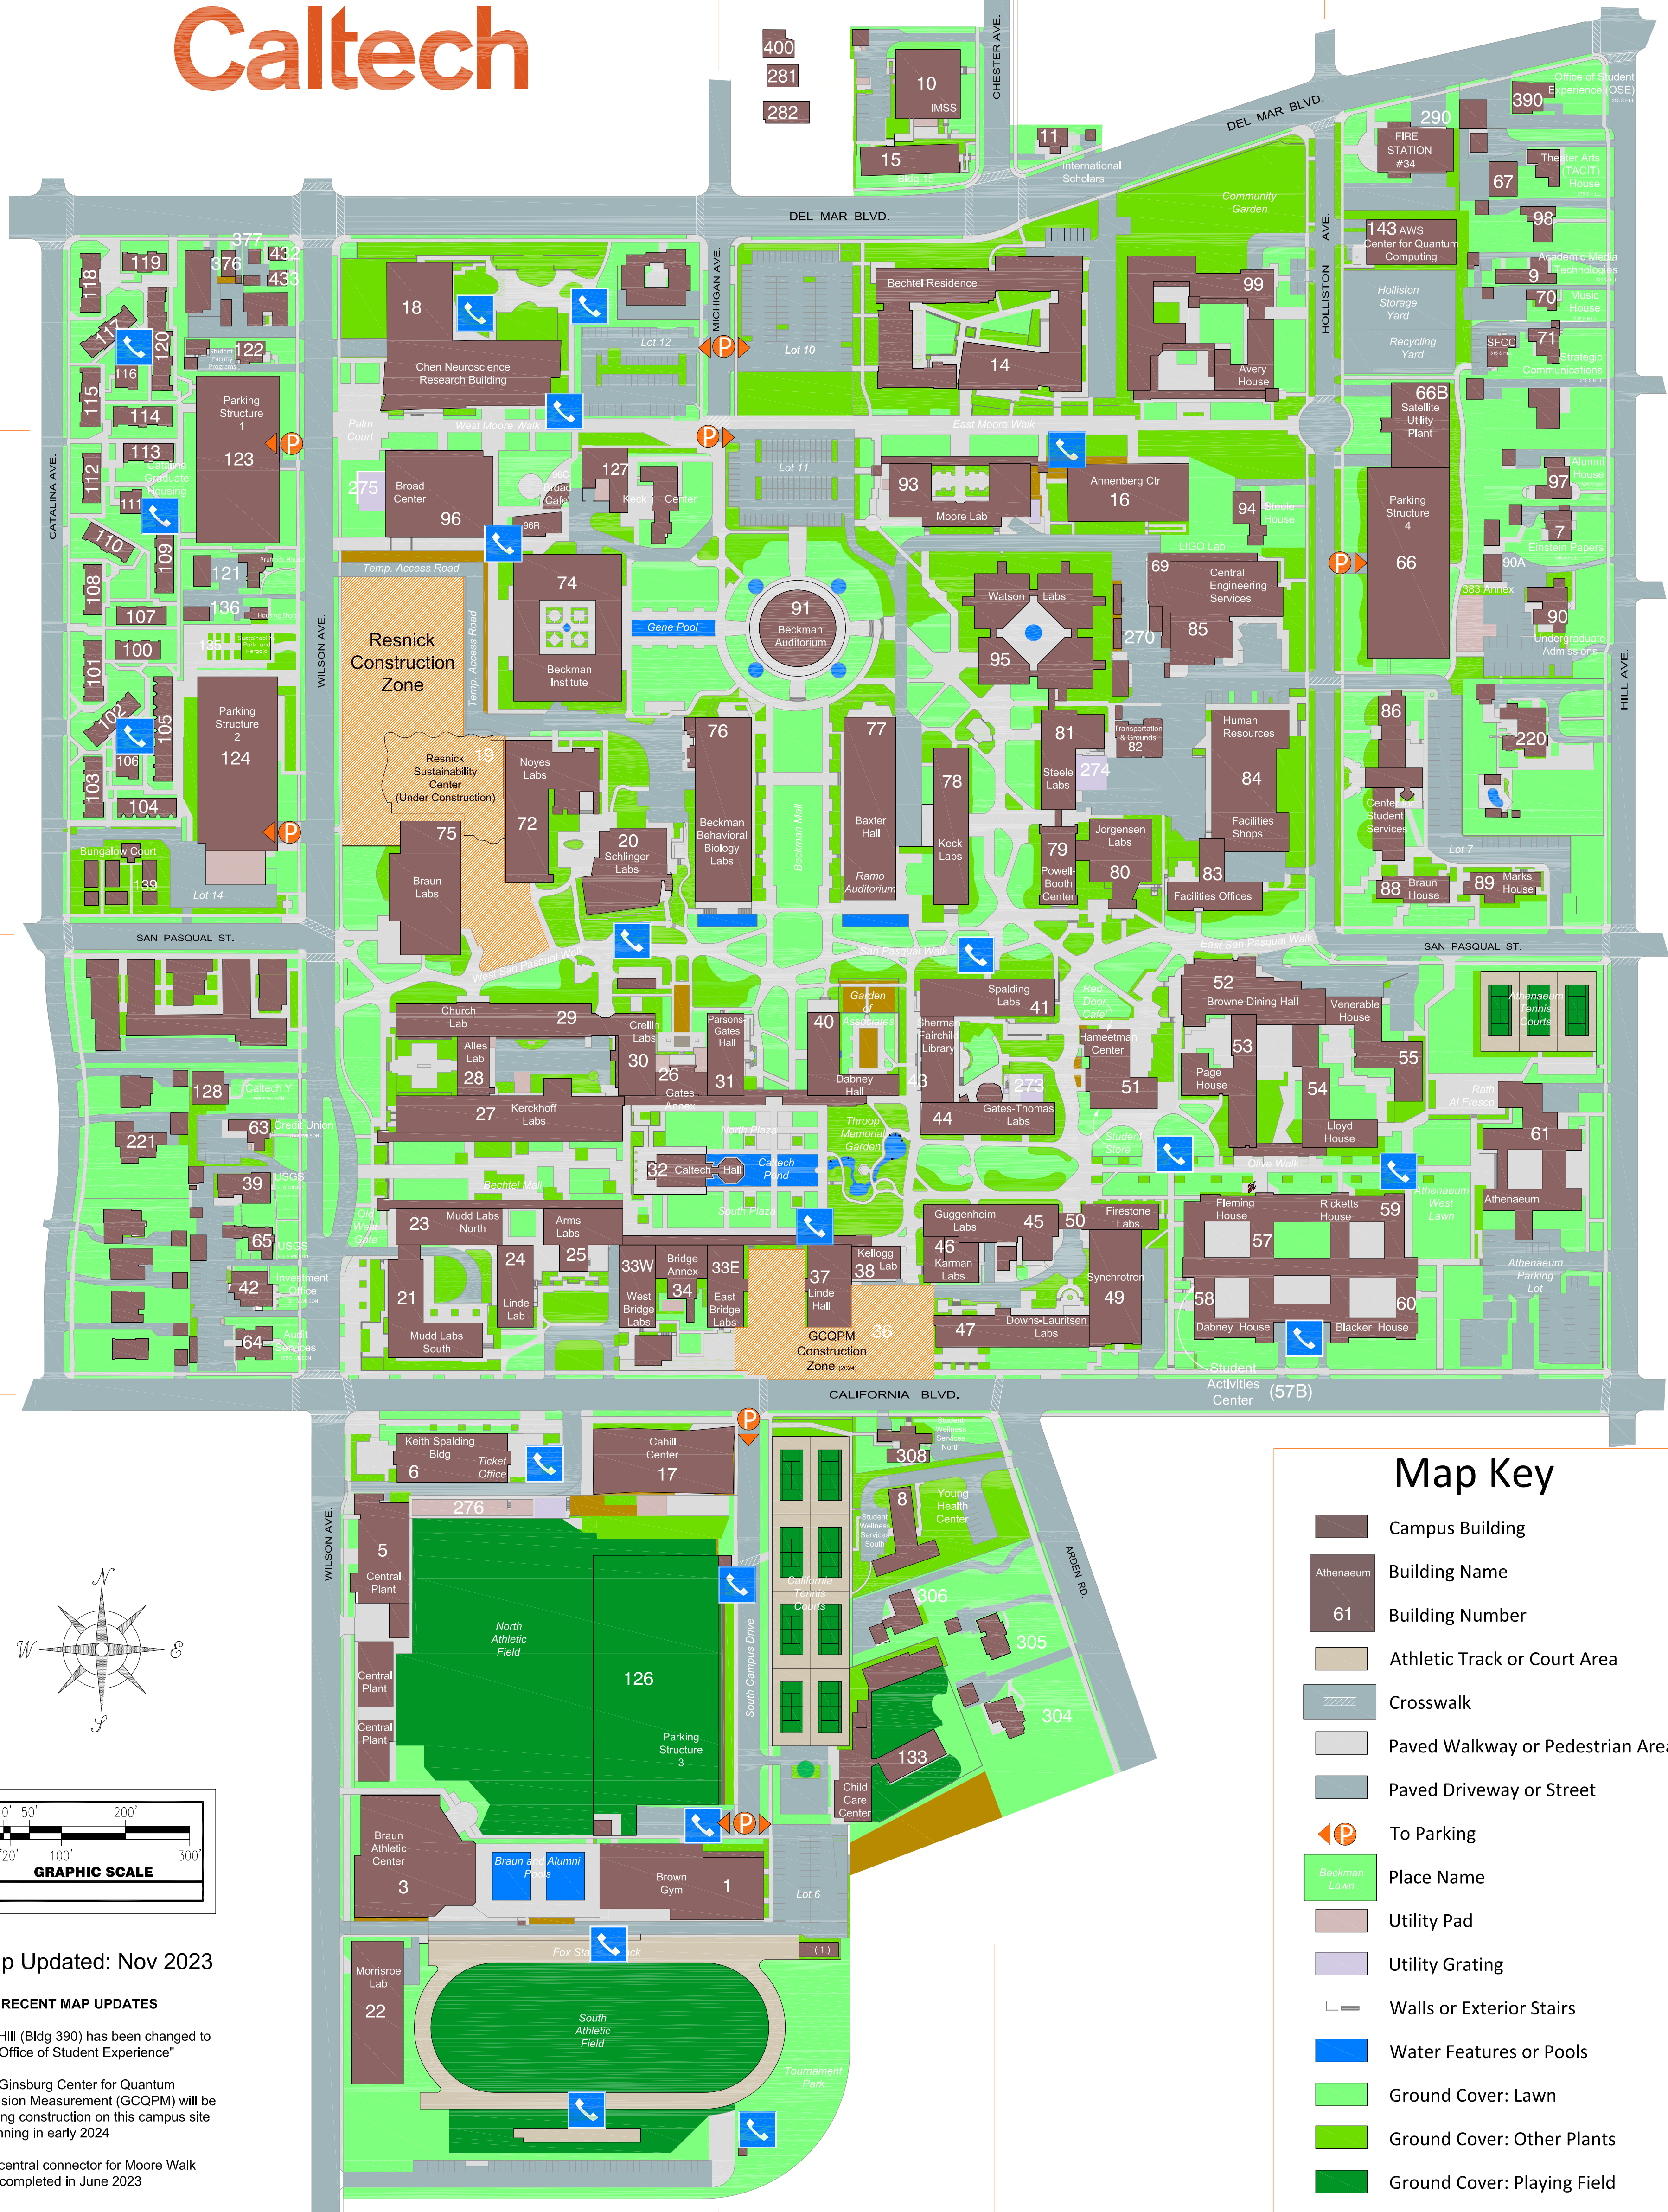

Caltech

Map Key

- Campus Building
- Building Name
- Building Number
- Athletic Track or Court Area
- Crosswalk
- Paved Walkway or Pedestrian Area
- Paved Driveway or Street
- To Parking
- Place Name
- Utility Pad
- Utility Grating
- Walls or Exterior Stairs
- Water Features or Pools
- Ground Cover: Lawn
- Ground Cover: Other Plants
- Ground Cover: Playing Field
- Ground Cover: None
- Under Construction

Emergency Phone

Map Updated: Nov 2023

RECENT MAP UPDATES

- 255 Hill (Bldg 390) has been changed to the "Office of Student Experience"
- The Ginsburg Center for Quantum Precision Measurement (GCQPM) will be starting construction on this campus site beginning in early 2024
- The central connector for Moore Walk was completed in June 2023

RECENT CHANGES TO THE MAP

- * 255 South Hill Avenue has been converted to the **Office of Student Experience** (Bldg 390)
- * 1245 Arden Road is now the **Student Wellness Services North** (Building 308)
- * The Central Connector for Moore Walk was completed in June 2023
- * Bldg 24 has been renamed as "**Ronald and Maxine Linde Laboratory for Global Environmental Science**"
- * Bldg 32 has been renamed as "**Caltech Hall**"
- * Bldg 52 has been renamed as "**Lee F. Browne Dining Hall**"
- * Bldg 55 has been renamed as "**Grant D. Venerable House**"
- * The **Ginsburg Center for Quantum Precision Measurement (GCQPM)** will be starting construction on campus in early 2024 (bldg 36)